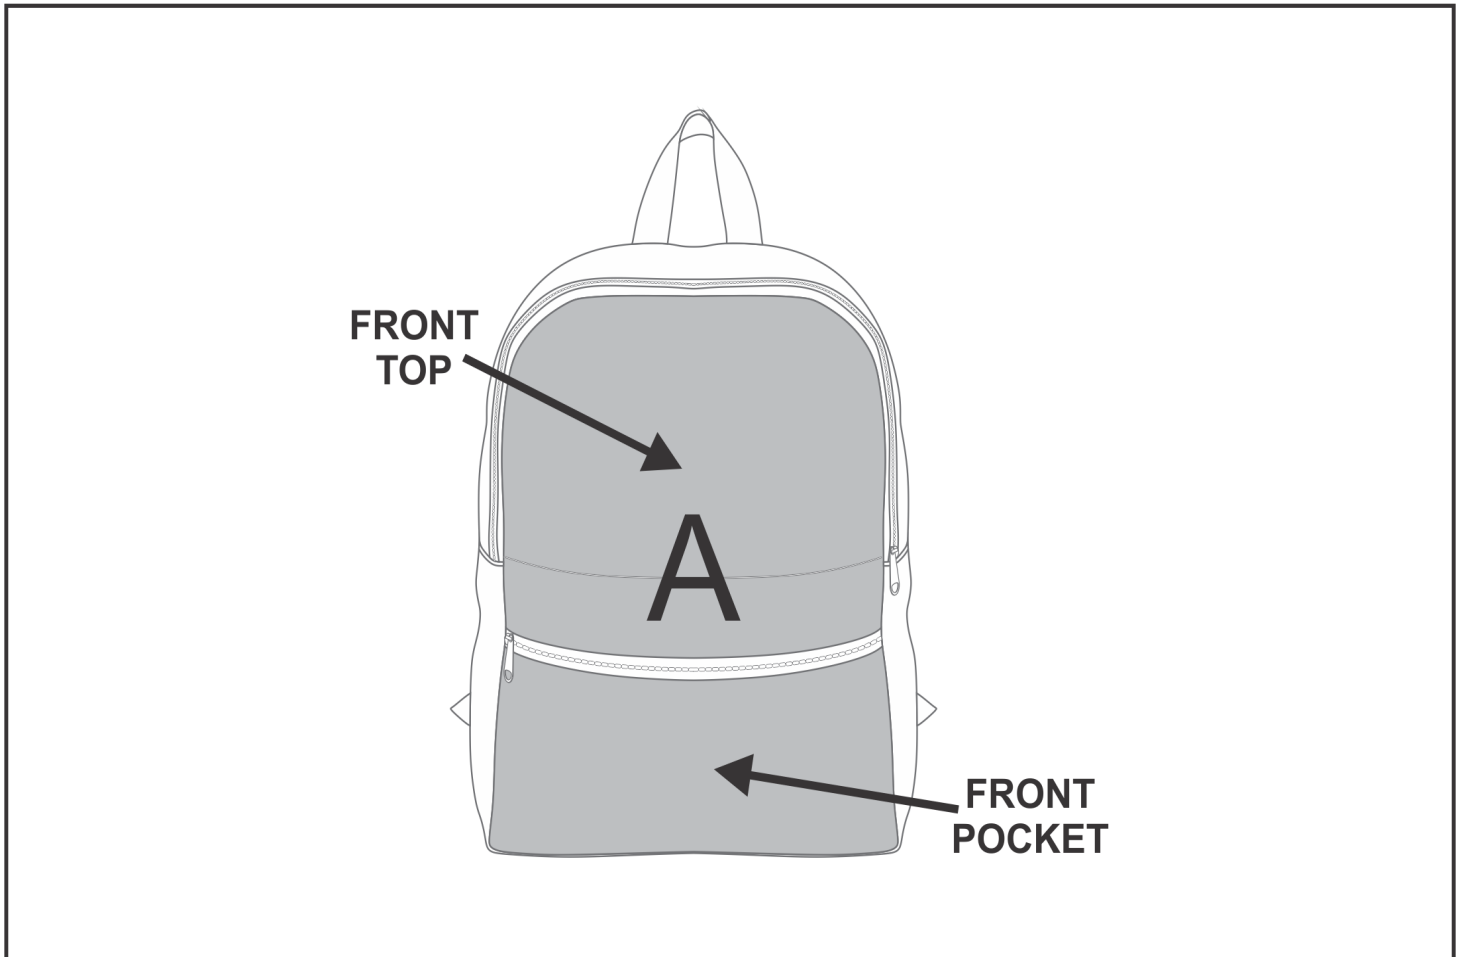

SG-HP-66-G

PPS Hoppla Huron Backpack

Need to know:

Includes 1-Position Sublimation (setup fees apply)

- Please Note: We cannot guarantee 100% logo Alignment on all Brandable Panels.

Branding Options:

Position	Branding Method (Branding Code)	No. of Colours	Dimension
A	Custom Sublimation A (CPSUB-A)	Full Colour	706mm wide x 441mm high